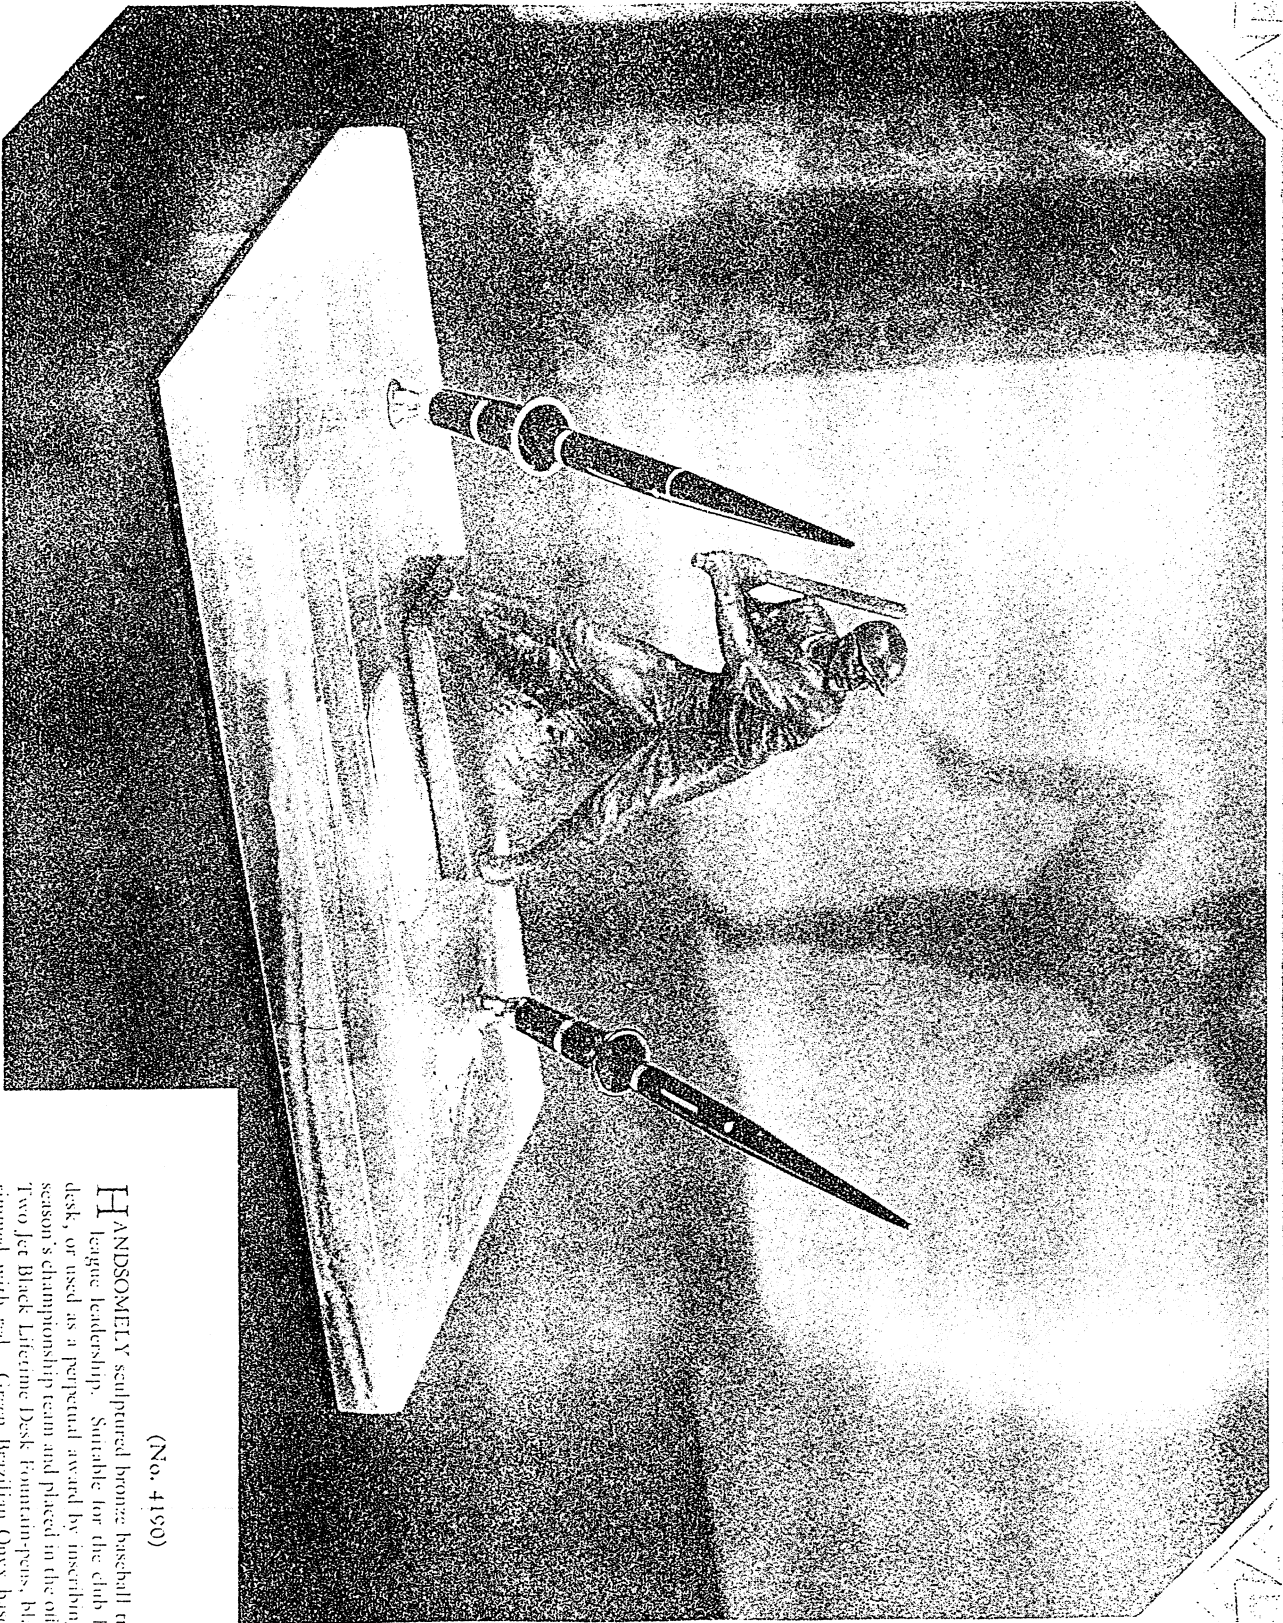

(No. 4190)

HANDSOMELY sculptured bronze baseball trophy, symbolizing league leadership. Suitable for the club house or manager's desk, or used as a perpetual award by inscribing the name of each season's championship team and placed in the office of the president. Two Jet Black Lifetime Desk Fountain-pens, black receptacles, one rimmed with red. Green Brazilian Onyx base, 8 x 14 x 7 1/2 in., grooved, mounted with sterling silver manipule for engraving. Batting figure, 6 1/2 in. high.

Bronze, List price $70